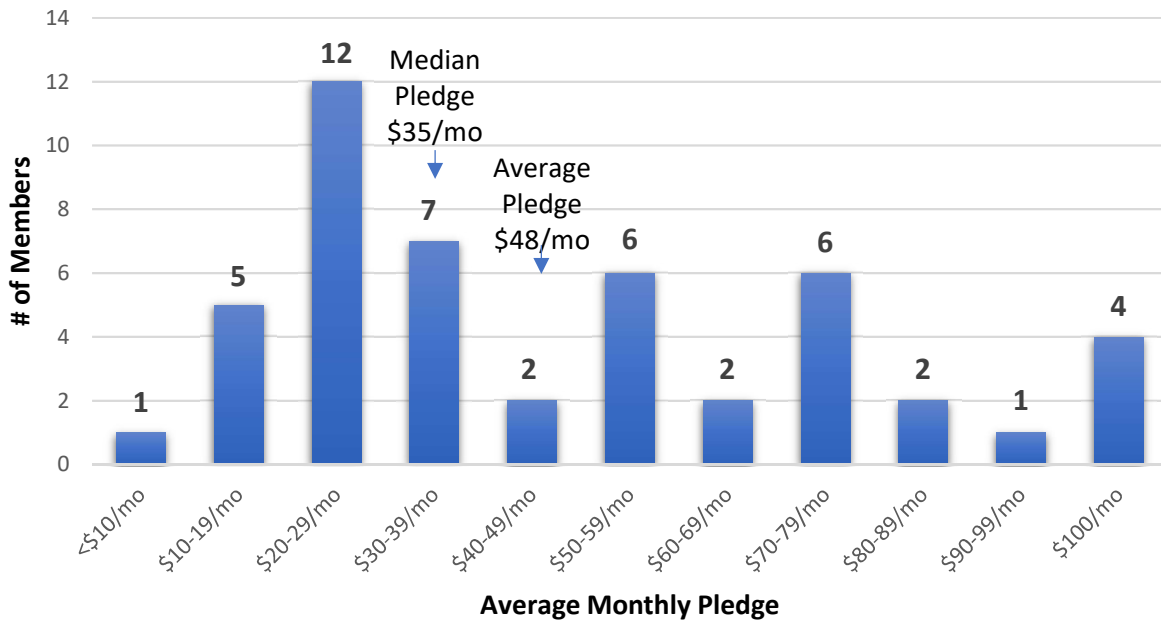

BWZ Members by Ave. Monthly Pledge as of Jan. 2018 (Total of 48 Members)

BWZ Members by Ave. Monthly Pledge as of 2025 (Theoretical - Total of 83 Members)