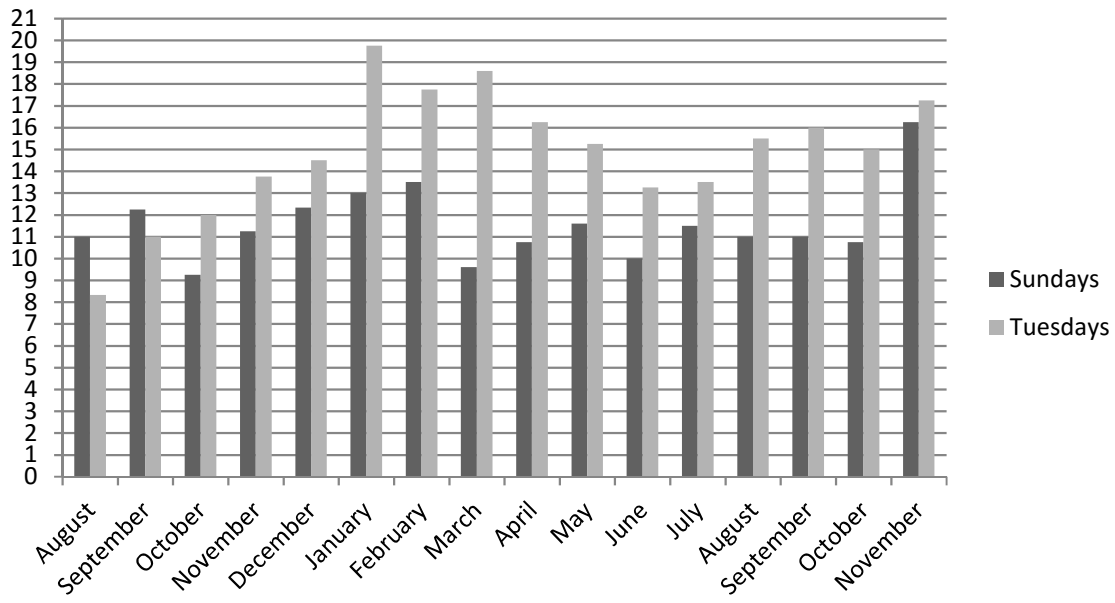

BWZ Average Attendance by Month (Aug 2014-Nov 2015)

Average Attendance on Bright Way on Tuesdays by Month

Ave Attendance by Month - Sundays