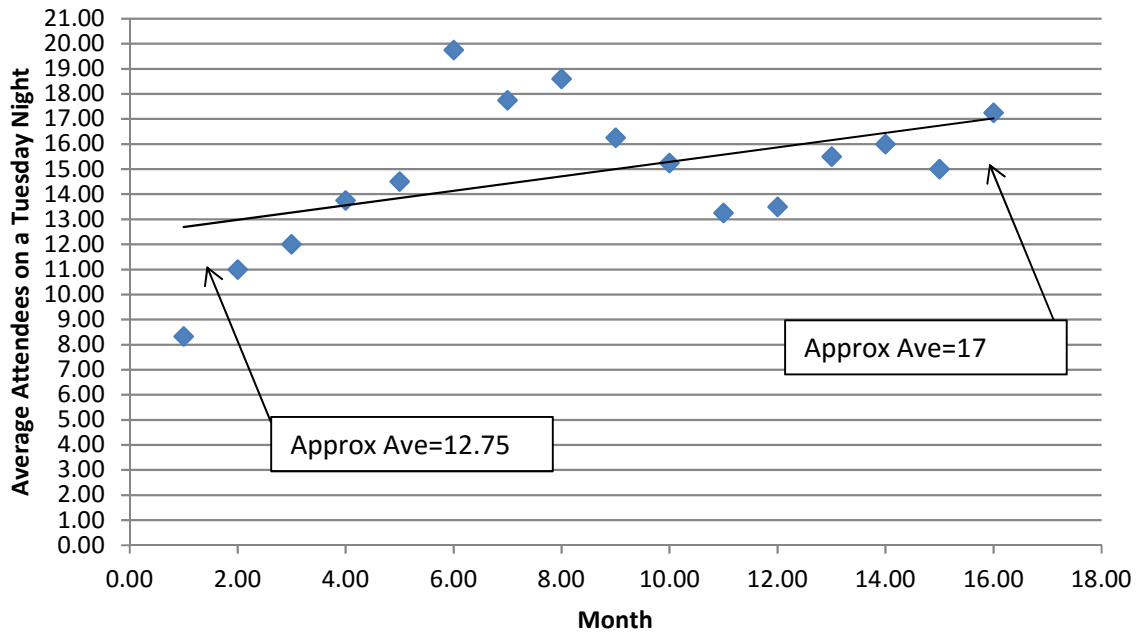

BWZ Average Attendance by Month (Aug 2014-Nov 2015)

Average Attendance on Bright Way on Tuesdays by Month

Ave Attendance by Month - Sundays